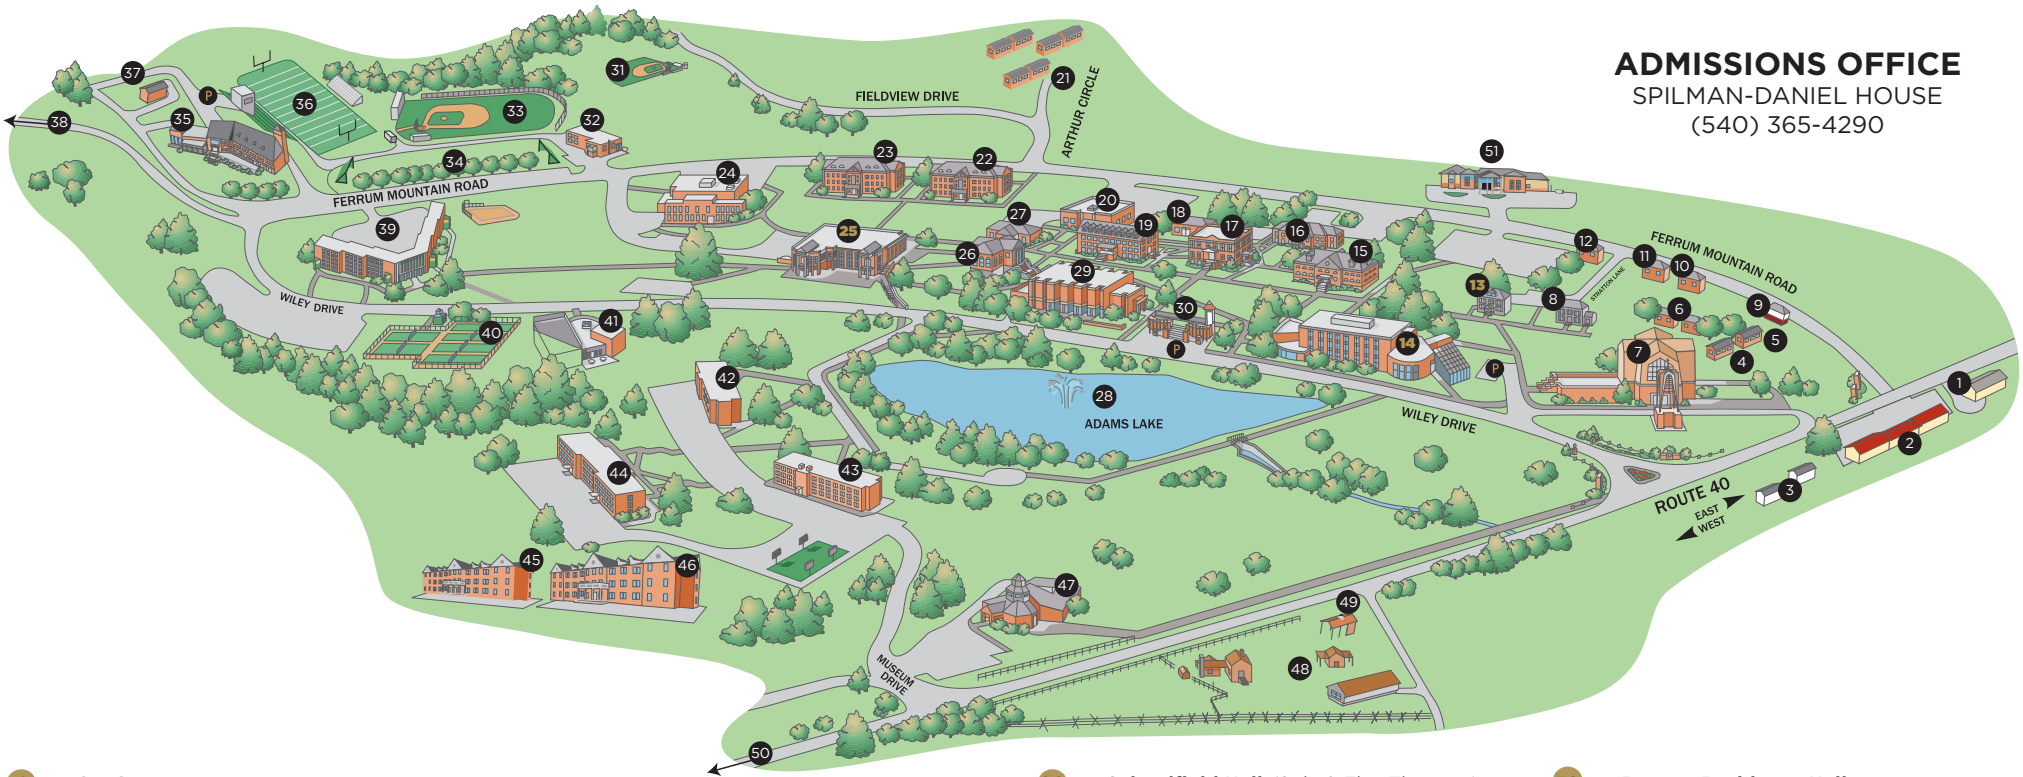

ADMISSIONS OFFICE
SPILMAN-DANIEL HOUSE
 (540) 365-4290

- 1 Art Annex**
10021 Franklin Street
- 2 Ferrum Mercantile**
10057 Franklin Street
- 3 Forensic Crime Scene House**
10095 Franklin Street
- 4 Clay Studio**
100 Stratton Lane
- 5 Saari Faculty House**
95 Stratton Lane
- 6 Media House**
80 Stratton Lane
- 7 Vaughn Chapel**
40 Wiley Drive
- 8 Stratton House**
50 Stratton Lane
- 9 Beech House**
45 Ferrum Mountain Road
- 10 Maple House**
67 Ferrum Mountain Road
- 11 Oak House**
89 Ferrum Mountain Road
- 12 Pine House (Campus Police)**
109 Ferrum Mountain Road
- 13 Admissions - Spilman-Daniel House**
40 Stratton Lane
- 14 Garber Hall (Greenhouse) P H**
Admissions & Handicapped Parking
80 Wiley Drive

- 39 Bassett Residence Hall**
575 Ferrum Mountain Road
- 40 Burrows Tennis Courts/Skeens Pavilion**
- 41 Fitness Center**
333 Wiley Drive
- 42 Susannah Wesley Residence Hall**
210 Museum Drive
- 43 Riddick Residence Hall**
110 Museum Drive
- 44 Chapman Residence Hall**
165 Museum Drive
- 45 Horace G. Dyer Residence Hall (Guest Rooms at Ferrum College)**
129 Museum Drive
- 46 Margaret M. Clark Residence Hall**
125 Museum Drive
- 47 Blue Ridge Institute & Museum**
20 Museum Drive
- 48 Blue Ridge Farm Museum**
10441 Franklin Street
- 49 Leo H. Scott Educational Pavilion**
10441 Franklin Street
- 50 Titmus Agricultural Center**
370 Ferrum Mountain Road
- 51 Tri-Area Health Center**
180 Ferrum Mountain Road